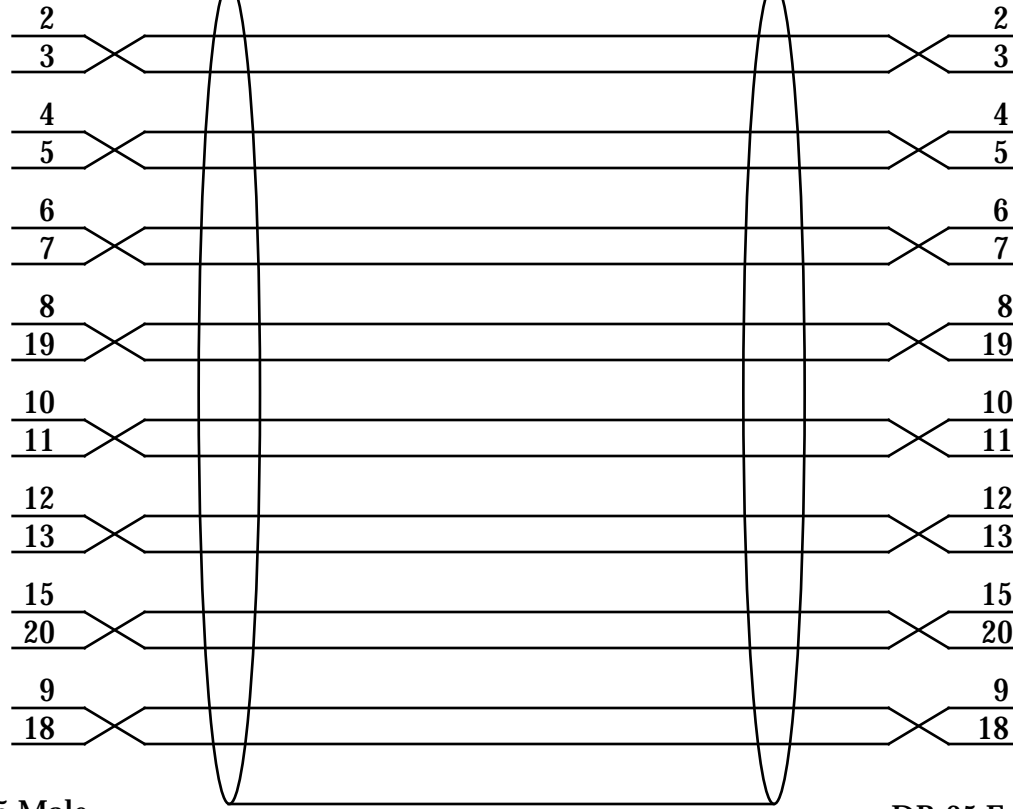

PC End

Camera End

Function

2	Data In 0
3	Data In 1
4	Data In 2
5	Data In 3
6	Data In 4
7	Data In 5
8	Data In 6
19	Ground
10	Data Out 3
11	Data Out 4
12	Data Out 2
13	Data Out 1
15	Data Out 0
20	Ground
9	Strobe
18	Ground

DB-25 Male

DB-25 Female

Notes:

Cable is Belden 8138, 8 Twisted Pair, Overall Foil/Braid Shield
 Connect Drain Wire/Shield to DB-25 Pin Shells at both ends
 Cable is wired straight thru, 2 to 2, 3 to 3, etc.

Santa Barbara Instrument Group Santa Barbara, California 93108		
Title Custom ST-7/8/PixCel Cable		
Size A	Document Number	Rev D
Date	April 23, 1998	Sheet 1 of 1